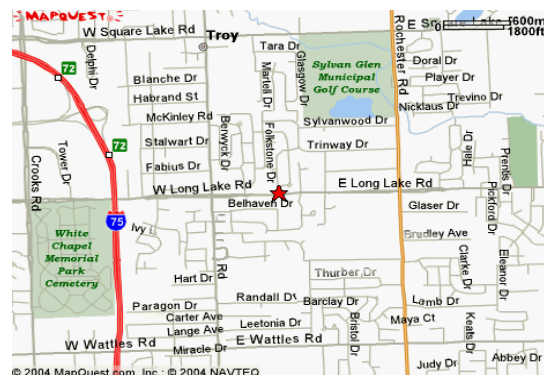

Amount of check: _____ No. of years _____
write *Division Eight* in memo area *example; 2005-2006*